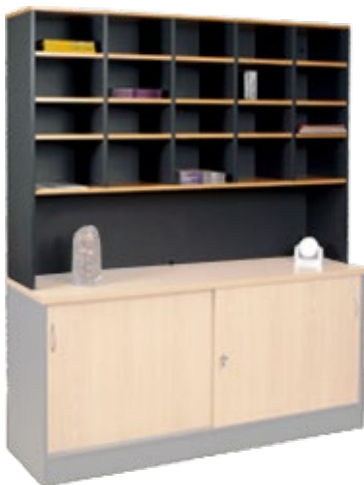

1800 Bookcase

Coat Cupboard

Credenza

900 Bookcase

Pigeon Hole Hutch Storage

Hutch Storage

BEECH/STORM

GREY